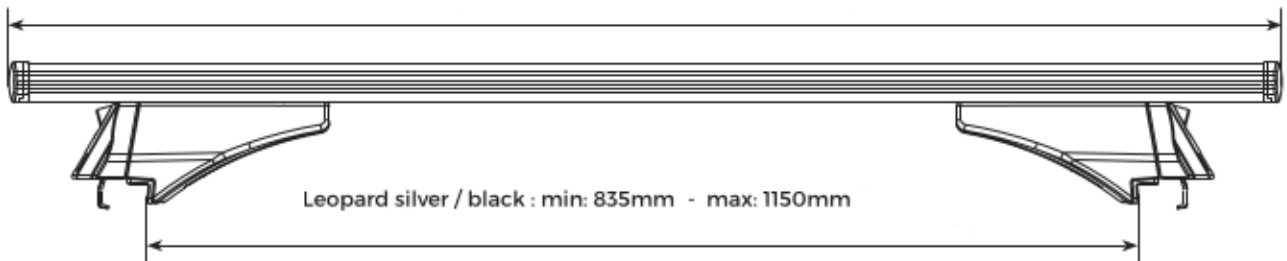

LEOPARD

Leopard silver / black : 1200mm

Leopard silver / black : min: 835mm - max: 1150mm